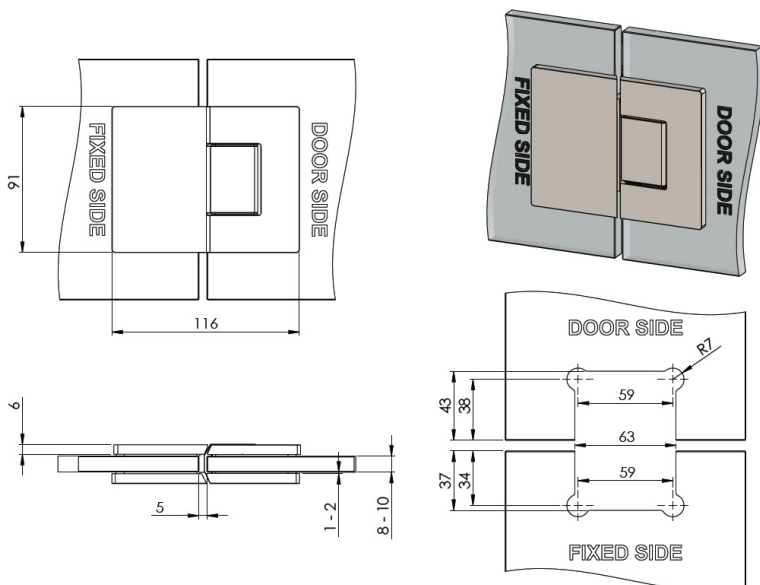

PRODUCT SHEET

Description:

Shower Hinge "Rio", 180DG, SS-Look, Glass/Glass, 8-10mm Thickness, W/15DG Angle Adjustment Function & 25DG Return, Function, Brass Material, Hidden Screws., Black Fiber Gaskets: 2 x 1mm & 2 x 2mm Thickness., Load Capacity Pr. Pair: 45kg

Item number:

15.23.887-0

Units	Box	Carton	HS Code	Barcode
Pcs.	1	10	8302100090	
				5704866501262

SISO A/S

Mileparken 11
DK-2740 Skovlunde
Denmark
VAT: 24786013

Phone +45 45 830 900

www.siso.dk
siso@siso.dk