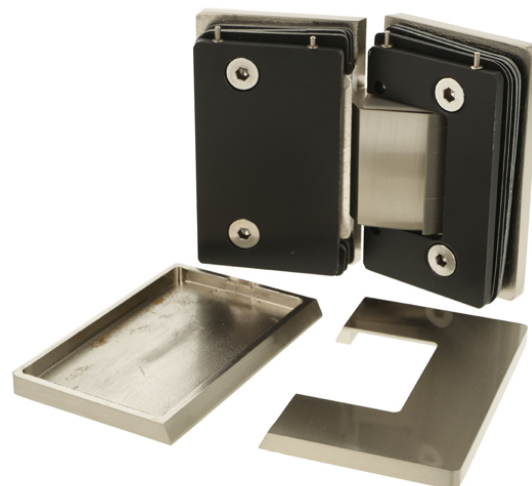

PRODUCT SHEET

Description:

Shower Hinge "Rio", 180DG, SS-Look, Glass/Glass, 8-10mm Thickness, W/15DG Angle Adjustment Function & 25DG Return, Function, Brass Material, Hidden Screws., Black Fiber Gaskets: 2 x 1mm & 2 x 2mm Thickness., Load Capacity Pr. Pair: 45kg

Item number:

15.23.887-0

Units	Box	Carton	HS Code	Barcode
Pcs.	1	10	8302100090	
				5704866501262

SISO A/S

Mileparken 11
DK-2740 Skovlunde
Denmark
VAT: 24786013

Phone +45 45 830 900

www.siso.dk
siso@siso.dk